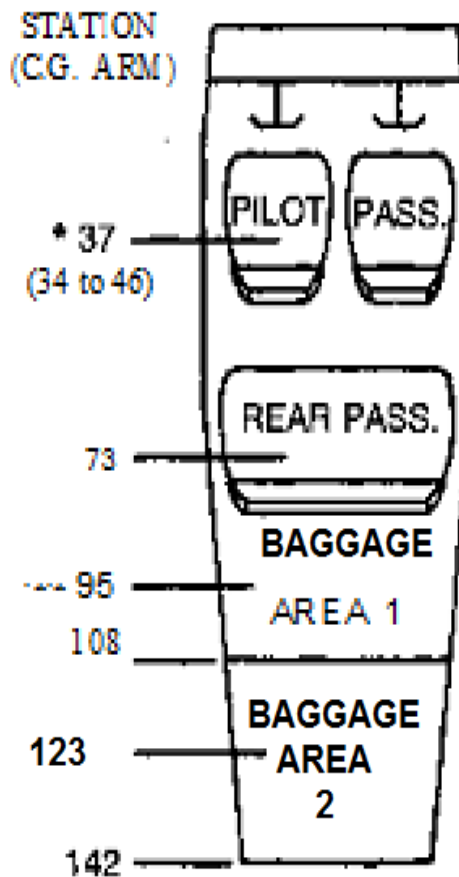

Cessna 172SP N286SP Weight and Balance  
S/N 172 S8588

Date: \_\_\_\_\_

PIC: \_\_\_\_\_

Item	Weight	Arm	Moment
Airplane	1688.1	40.72	68742
Pilot		37	
Co-pilot		37	
Rear pax 1		73	
Rear pax 2		73	
Baggage area 1		95	
Baggage area 2		123	
Fuel		48	
<b>Take Off Weight</b>			
Less Flight fuel		48	
<b>Landing weight</b>			
Max gross	2550		