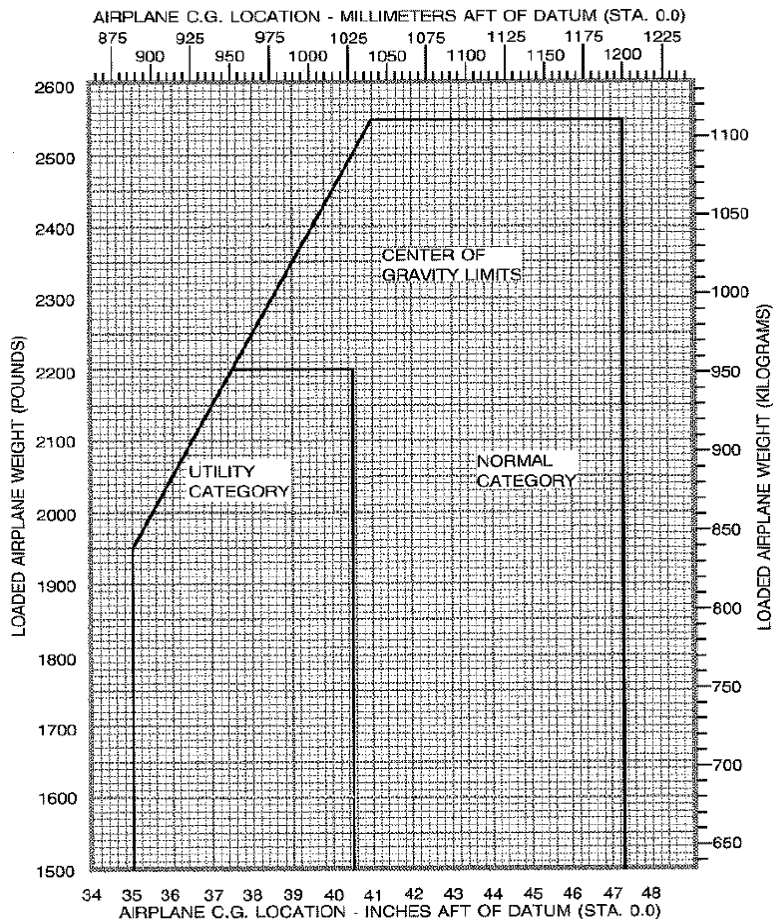

Cessna 172SP N286SP Weight and Balance  
S/N 172 S8588

Date: \_\_\_\_\_

PIC: \_\_\_\_\_

Item	Weight	Arm	Moment
Airplane	1688.1	40.72	68742
Pilot		37	
Co-pilot		37	
Rear pax 1		73	
Rear pax 2		73	
Baggage area 1		95	
Baggage area 2		123	
Fuel		48	
<b>Take Off Weight</b>			
Less Flight fuel		48	
<b>Landing weight</b>			
Max gross	2550		