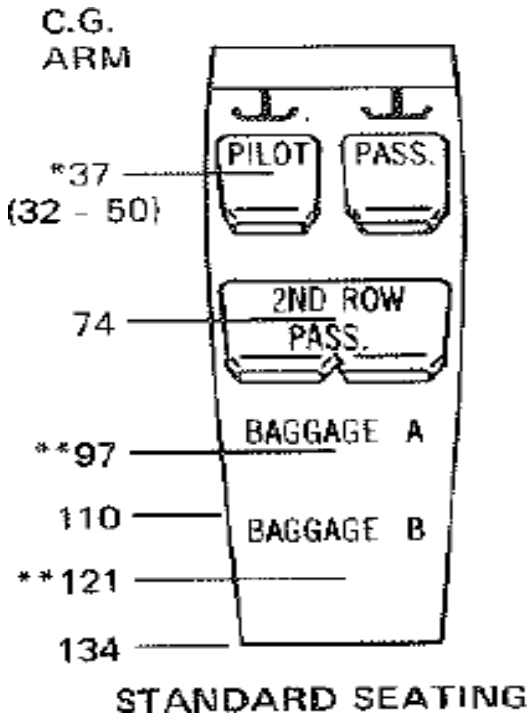

Cessna 182RG N757ZZ Weight and Balance

S/N 18201278

Date:

PIC:

Item	Weight	Arm	Moment
Airplane	1956.0	37.20	72769.070
Pilot		41	
Co-pilot		41	
Rear pax 1		74	
Rear pax 2		74	
Baggage area 1		96	
Baggage area 2		122	
Fuel		46.5	
Oil ((7.5 lbs/gal)/4)		-15.7	
Take Off Weight			
Less Flight fuel		46.5	
Landing weight			
Max gross	3100	CG	

Figure 6-3. Center of Gravity Limits

Checklist:

Safety	<input type="checkbox"/>	Glasses	<input type="checkbox"/>
Flight Plan	<input type="checkbox"/>	Fuel	<input type="checkbox"/>
Weather	<input type="checkbox"/>	Maps	<input type="checkbox"/>