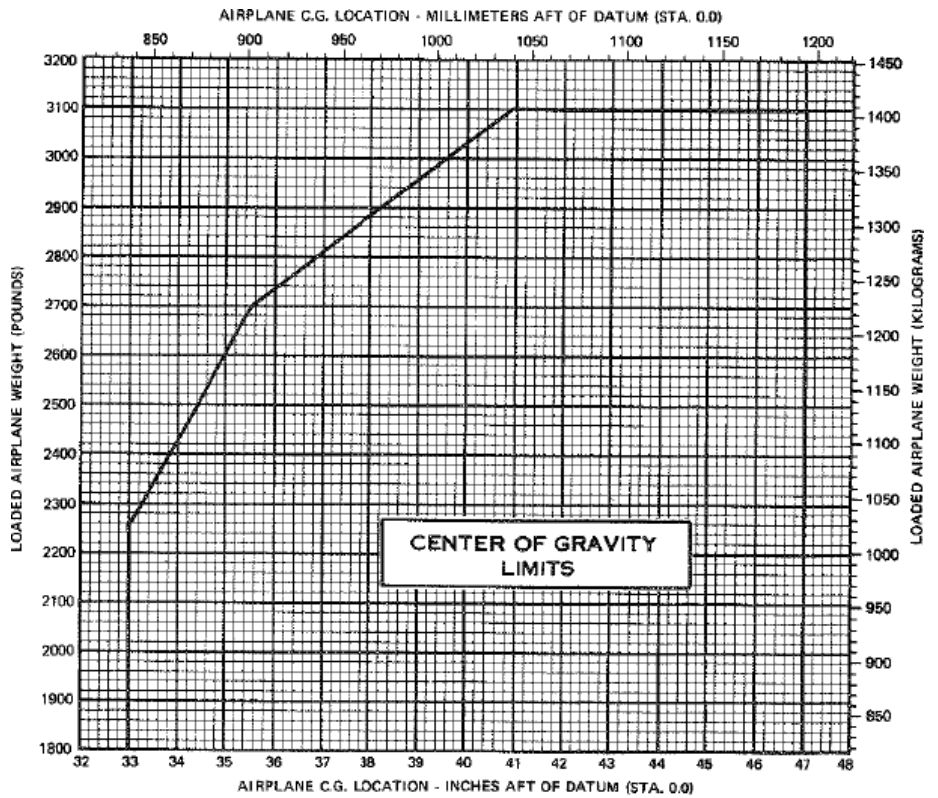

Cessna 182RG N757ZZ Weight and Balance

S/N 18201278

Date:

PIC:

Item	Weight	Arm	Moment
Airplane	1956.0	37.20	72769.070
Pilot		41	
Co-pilot		41	
Rear pax 1		74	
Rear pax 2		74	
Baggage area 1		96	
Baggage area 2		122	
Fuel		46.5	
Oil ((7.5 lbs/gal)/4)		-15.7	
Take Off Weight			
Less Flight fuel		46.5	
Landing weight			
Max gross	3100	CG	