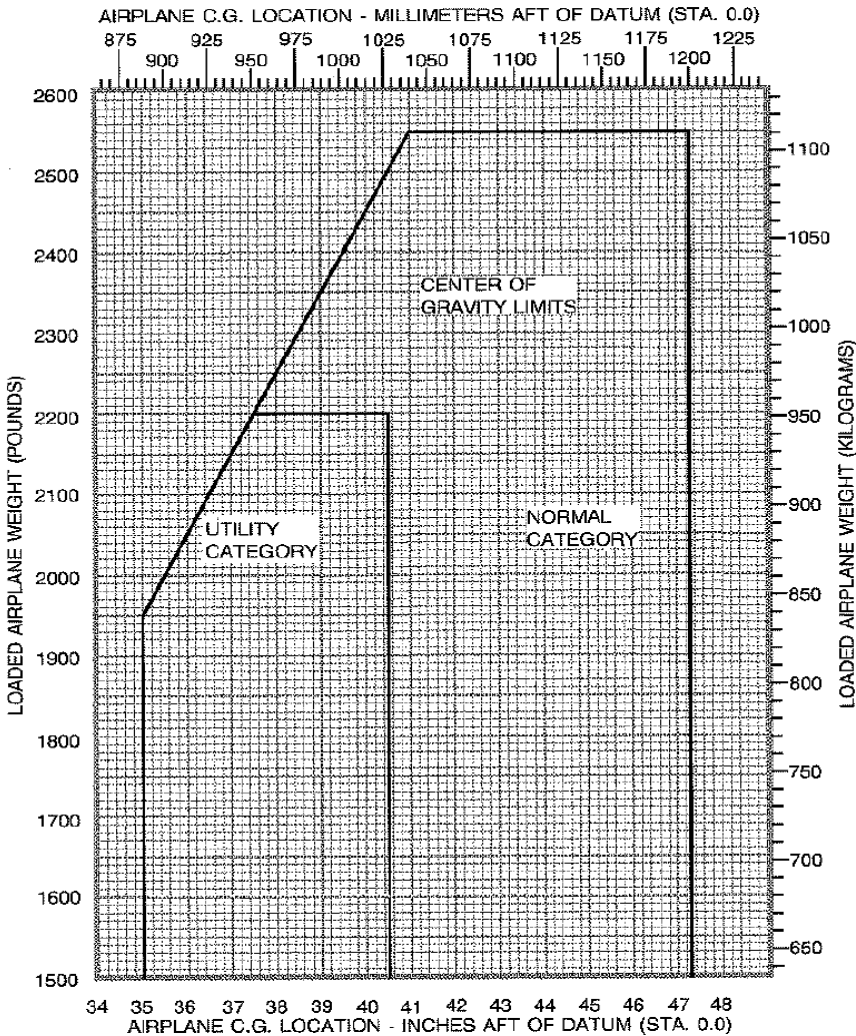

Cessna 172SP N286SP Weight and Balance
S/N 172 S8588

Date: _____

PIC: _____

Item	Weight	Arm	Moment
Airplane	1684.2	39.76	66967.97
Pilot		37	
Co-pilot		37	
Rear pax 1		73	
Rear pax 2		73	
Baggage area 1		95	
Baggage area 2		123	
Fuel		48	
Take Off Weight			
Less Flight fuel		48	
Landing weight			
Max gross	2550		