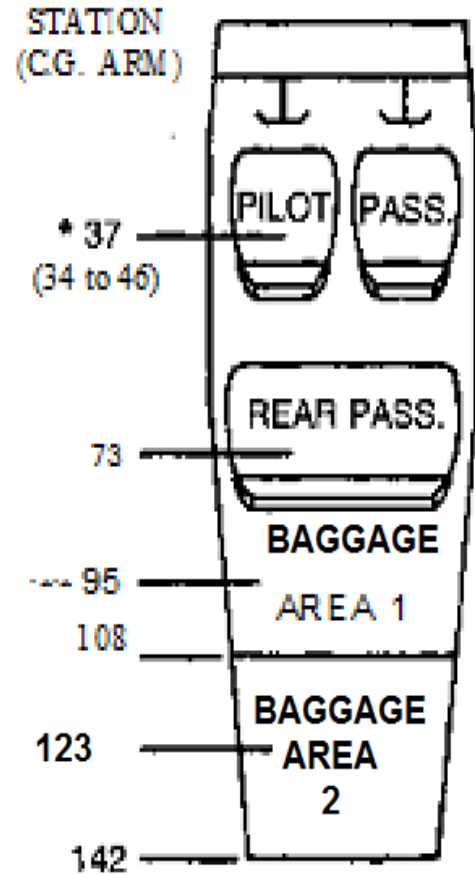

Cessna 172SP N286SP Weight and Balance
S/N 172 S8588

Date: _____

PIC: _____

Item	Weight	Arm	Moment
Airplane	1684.2	39.76	66967.97
Pilot		37	
Co-pilot		37	
Rear pax 1		73	
Rear pax 2		73	
Baggage area 1		95	
Baggage area 2		123	
Fuel		48	
Take Off Weight			
Less Flight fuel		48	
Landing weight			
Max gross	2550		