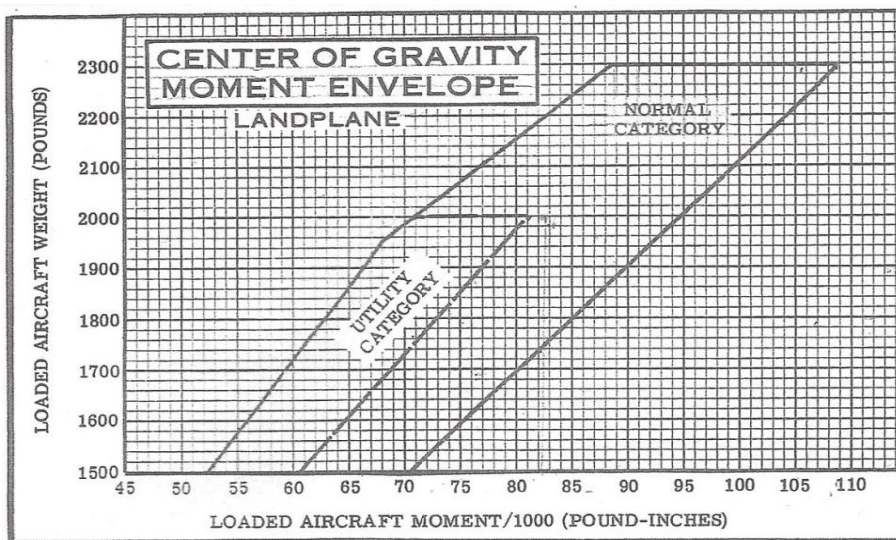

Cessna 172M N80168 Weight and Balance

S/N 17265986

Date: _____

PIC: _____

Item	Weight	Arm	Moment
Airplane	1413.12	39.11	55267.12
Pilot		37	
Co-pilot		37	
Rear pax 1		73	
Rear pax 2		73	
Baggage area 1		95	
Baggage area 2		123	
Fuel		48	
TOTAL			
Max gross	2300	CG	

- Checklist
- Safety
- Flight plan
- Weather
- Glasses
- Fuel
- Maps & charts
- Approaches

Last update: 4/4/17