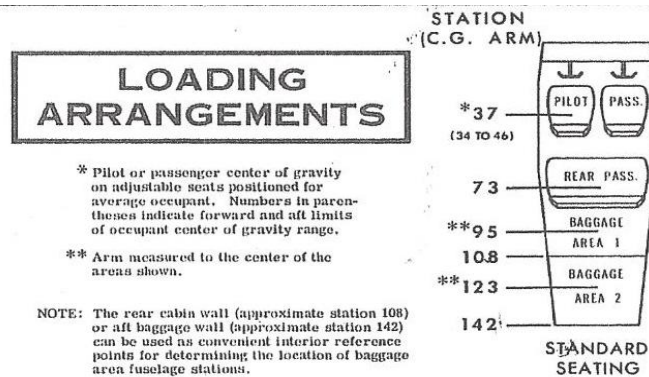

Cessna 172M N80168 Weight and Balance

S/N 17265986

Date: _____

PIC: _____

Item	Weight	Arm	Moment
Airplane	1413.12	39.11	55267.12
Pilot		37	
Co-pilot		37	
Rear pax 1		73	
Rear pax 2		73	
Baggage area 1		95	
Baggage area 2		123	
Fuel		48	
TOTAL			
Max gross	2300	CG	

- Checklist
- Safety
- Flight plan
- Weather
- Glasses
- Fuel
- Maps & charts
- Approaches

Last update: 4/4/17