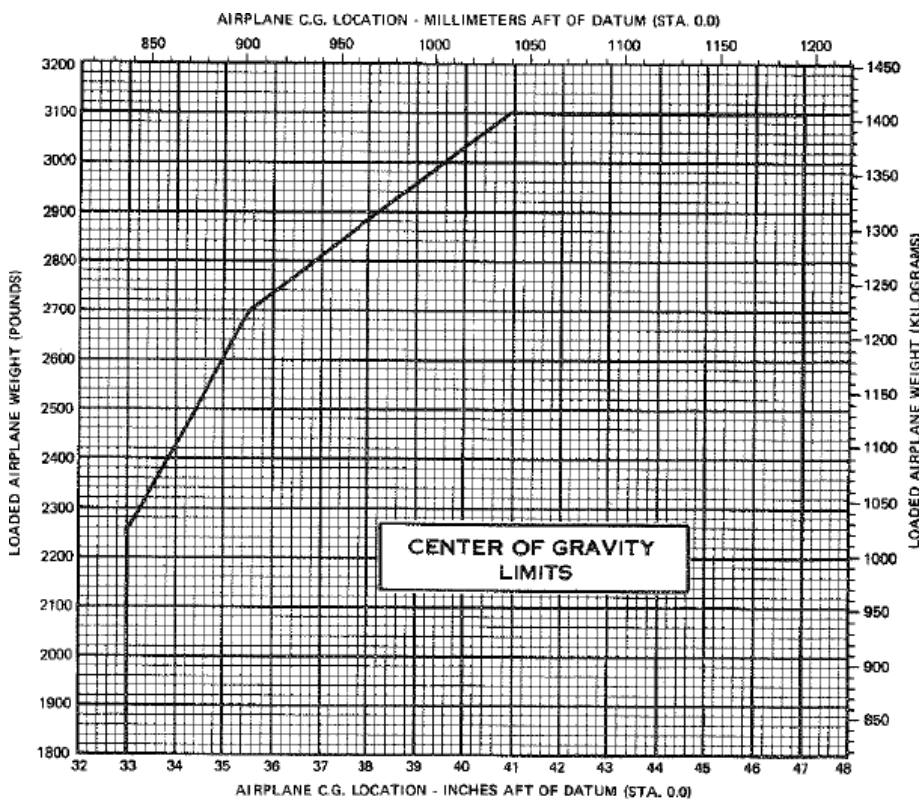

Cessna 182RG N757ZZ Weight and Balance

S/N 18201278

Date:

PIC:

Item	Weight	Arm	Moment
Airplane	1880.3	34.39	64663.517
Pilot		41	
Co-pilot		41	
Rear pax 1		74	
Rear pax 2		74	
Baggage area 1		96	
Baggage area 2		122	
Fuel		46.5	
Oil ((7.5 lbs/gal)/4)		-15.7	
Take Off Weight			
Less Flight fuel		46.5	
Landing weight			
Max gross	3100	CG	