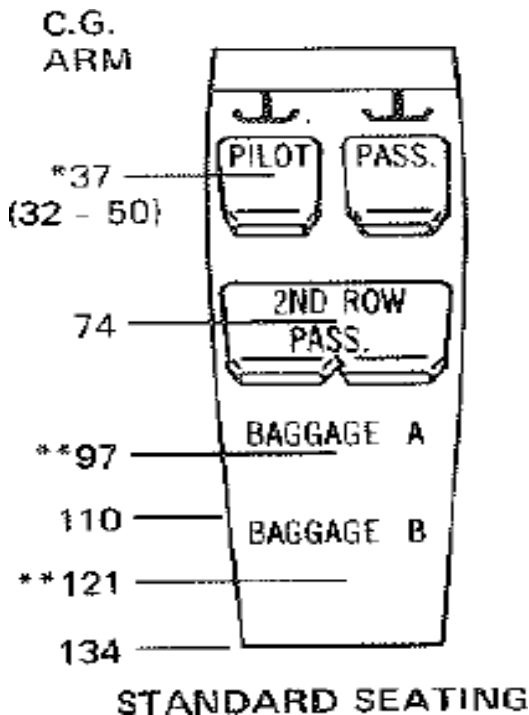

Cessna 182RG N757ZZ Weight and Balance

S/N 18201278

Date:

PIC:

Item	Weight	Arm	Moment
Airplane	1880.3	34.39	64663.517
Pilot		41	
Co-pilot		41	
Rear pax 1		74	
Rear pax 2		74	
Baggage area 1		96	
Baggage area 2		122	
Fuel		46.5	
Oil ((7.5 lbs/gal)/4)		-15.7	
Take Off Weight			
Less Flight fuel		46.5	
Landing weight			
Max gross	3100	CG	

Figure 6-3. Center of Gravity Limits

Checklist:

Safety	<input type="checkbox"/>	Glasses	<input type="checkbox"/>
Flight Plan	<input type="checkbox"/>	Fuel	<input type="checkbox"/>
Weather	<input type="checkbox"/>	Maps	<input type="checkbox"/>