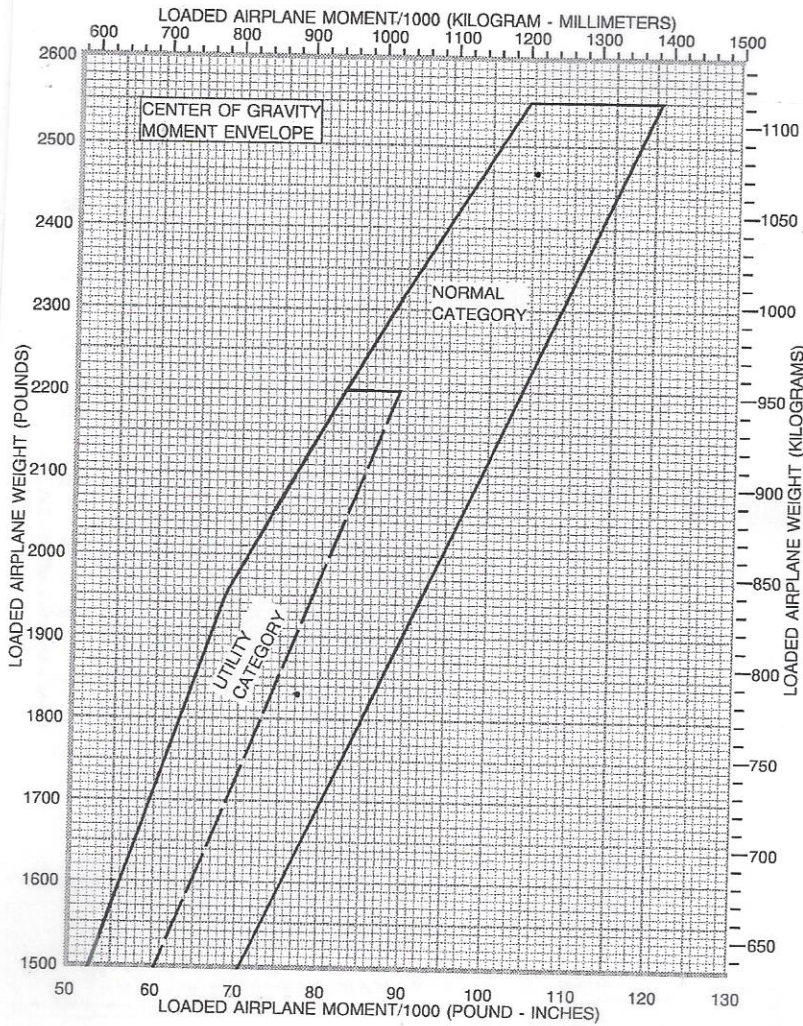

Cessna 172SP N286SP Weight and Balance

S/N 172S8238

Date: _____

PIC: _____

Item	Weight	Arm	Moment
Airplane	1684.2		66987.97
Pilot		37	
Co-pilot		37	
Rear pax 1		73	
Rear pax 2		73	
Baggage area 1		95	
Baggage area 2		123	
Fuel		48	
TOTAL			
Max gross	2550	CG	