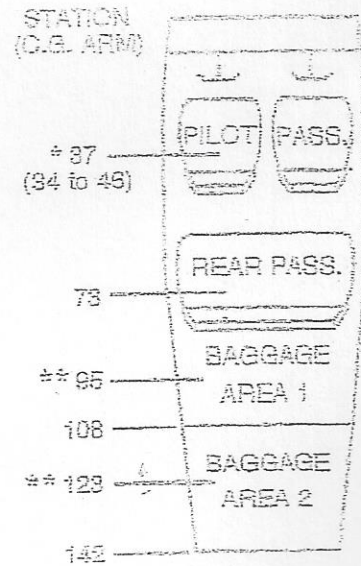

Checklist

- Safety
- Flight plan
- Weather
- Glasses
- Fuel
- Maps & charts
- Approaches